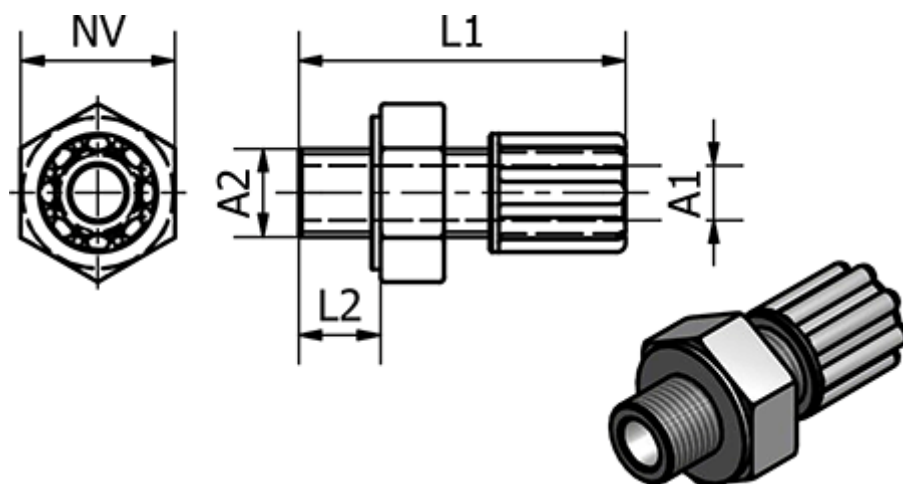

Data Sheet

Article number: 58612011

Description: Push-on 120.11, Ø4/6 - G 1/4"
Straight

Measures

Ext. Hose Diameter A1	= 4/6
L1	= 37
L2	= 12
NV	= 17
Thread A2	= G 1/4"